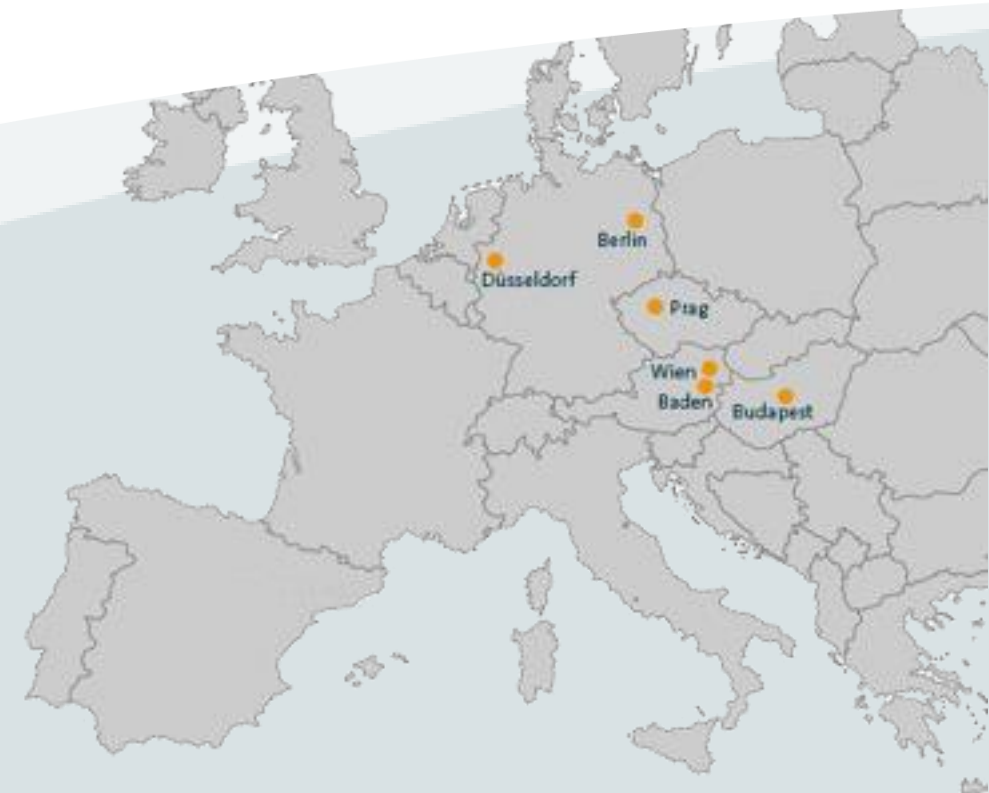

## Our journey began in 1966

- » founded in a former bird shop in Baden/Lower Austria
- » largest Austrian full service tourism company
- » private family-run business

### OFFICE LOCATIONS

- » Vienna
- » Baden
- » Dusseldorf
- » Budapest
- » Berlin
- » Prague